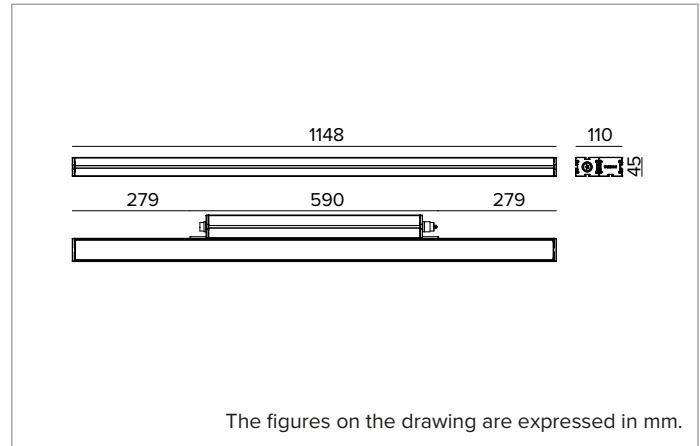

E0554GRH830ELFW | JEDI NOVA 55 Projector Side Box

Adjustable linear LED projector

	3000K	H(m)	D1(m)	D2(m)	E _{max} (lx)		
	Ra80	17°	74°				
Fixture Power	46W	1	0.30	1.51	8221		
Source Flux	7256lm	2	0.61	3.01	2055		
Fixture Flux	4339lm	3	0.91	4.52	913		
Efficacy	95lm/W	4	1.21	6.02	514		
TS2146	I _{max} =1133cd/klm	I _{max}	8221cd	5	1.52	7.53	329

Colour and finish: Florentine white

Dimensions: L=1148mm

Weight: 4.7Kg

Version: Comfort

Degree of protection: IP66,IP67,IP68,IP69

Mechanical Resistance: IK07

ELECTRICAL CHARACTERISTICS

Integrated driver available in the ON-OFF version (positioned laterally to the optical body). Supplied with through-wiring with longitudinal sealing IN/OUT panel connectors (the sealing limits the risk of humidity raising towards the driver/optical body). Luminaire compliant with EN 60598-2-22 for power supply from a centralised emergency system CPSS (Central Power Supply System), not incorporated in the luminaire - high risk areas excluded. The default power and flux are 100% in AC and 100% in DC.

Code
A118

Male/female IP66/IP68 connector kit.
5 pòles (STANDARD 3G2,5mm² MAX, DALI 5G1,5mm² MAX).
Cable diameter range from 7 to 12mm.

Due to the technological evolution of the electronic components, the data provided may be updated, and as such, confirmation must be requested during the order process.
Luminous flux and power supply have +/-10% tolerances with respect to the indicated value. tq +25°C (CIE 121).